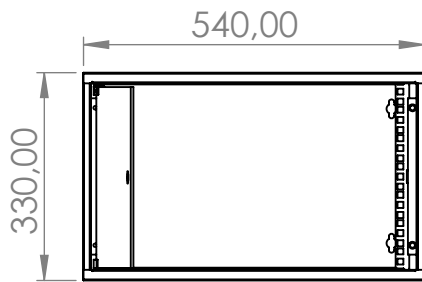

## STEP 4

REPLACE THE TOP PANEL AND FIX IT WITH THE SCREW

STEP 5

BACK PANEL

SCREW AT 4 OPPORTUNITIES

SCREW 4 POINTS FROM INSIDE

STEP 6

SCREW

SCREW

GLASS DOOR

PLACE THE GLASS DOOR IN PLACE AND SCREW

540,00

330,00

398,00

540,00